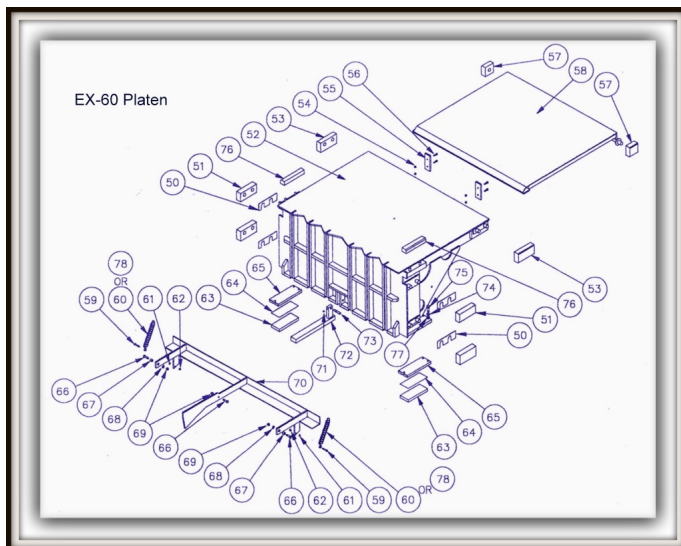

Excell Baler M-2039 Shims

See Below-#64 on Diagram Below. (4) Per Machine. Order QTY 4 for complete set.

Rating: Not Rated Yet

Price

Sales price \$66.50

Sales price without tax \$66.50

Tax amount

[Ask a question about this product](#)

Description

Units in box: 1