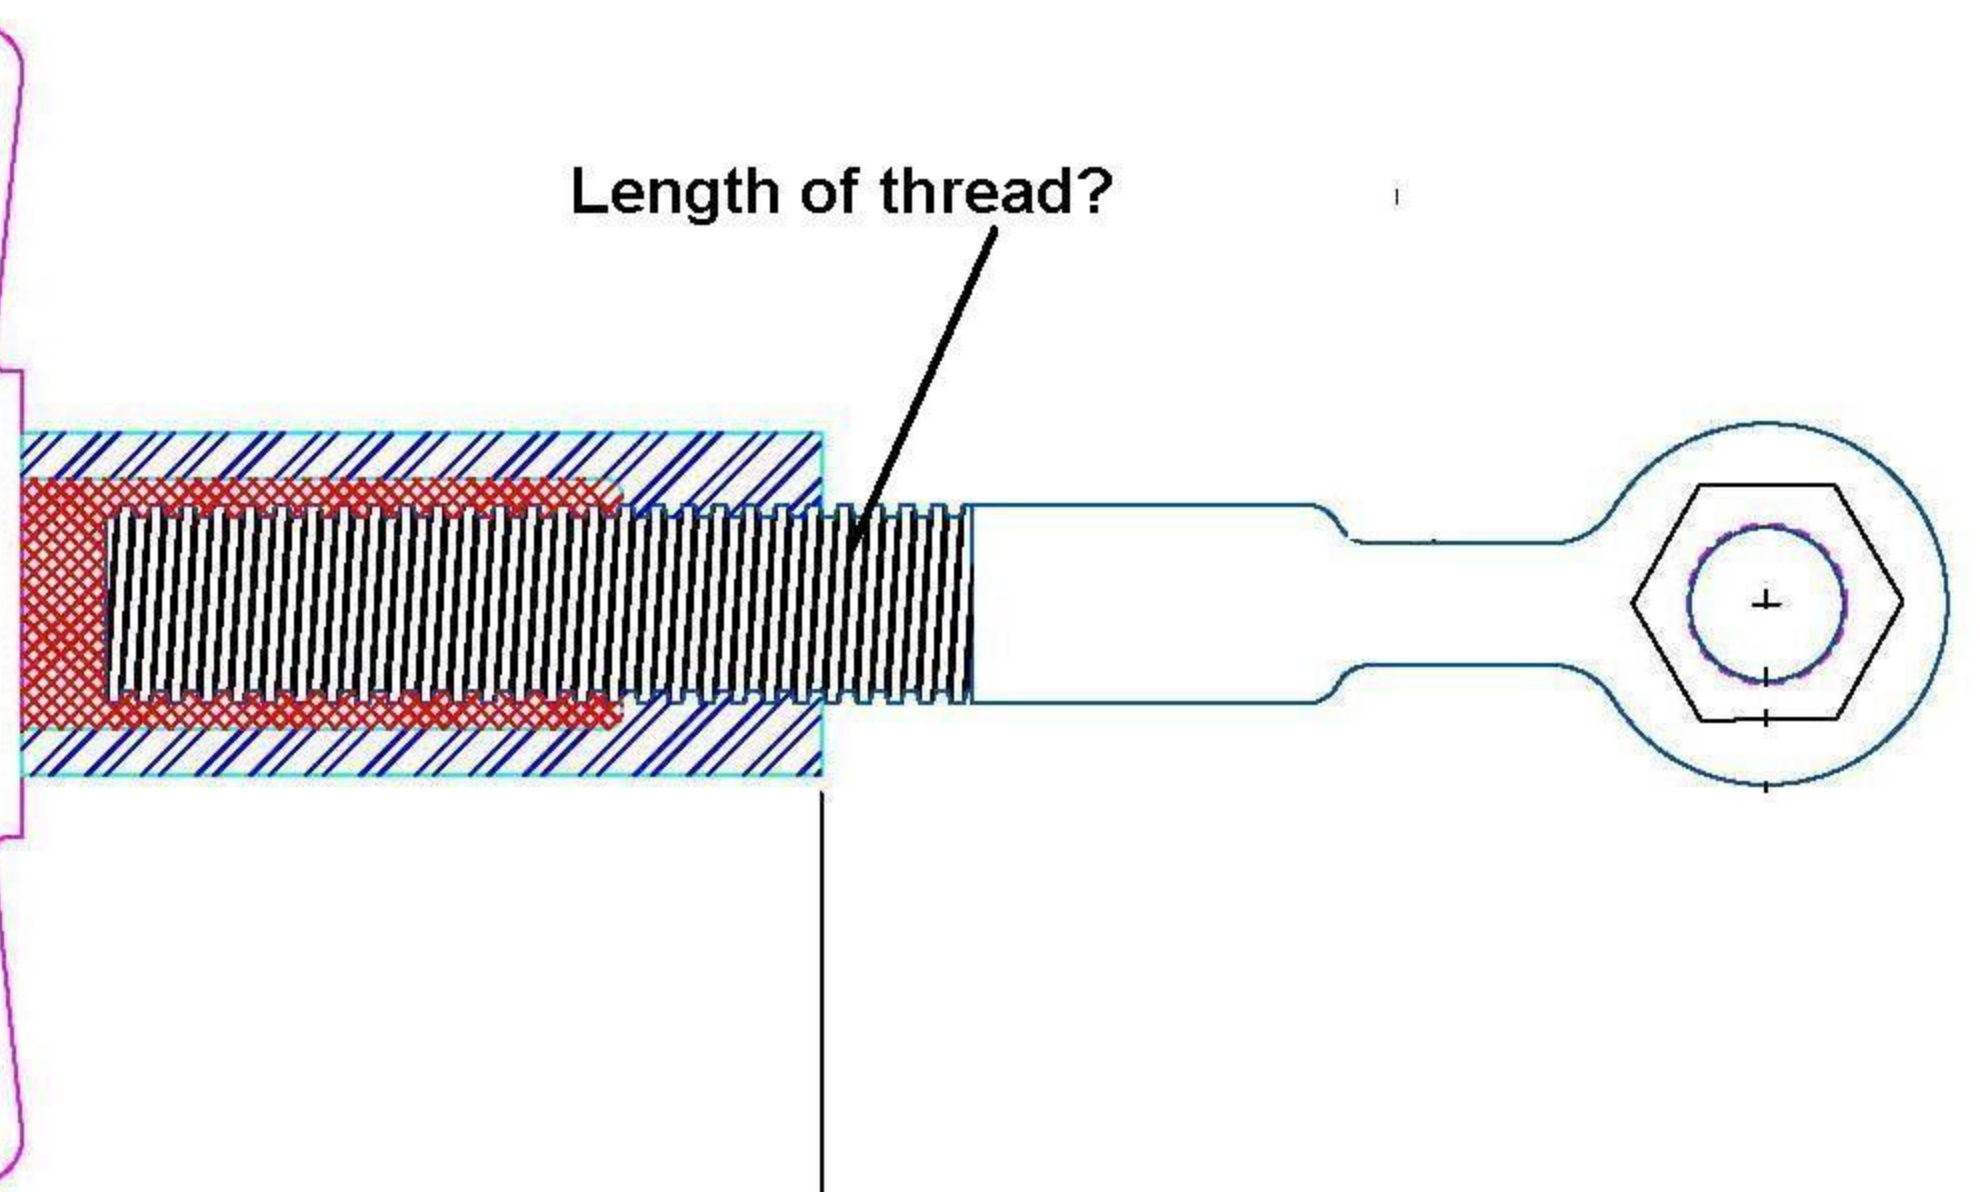

Diameter of Wheel?

Size of Bolts?

Size of Jaw End?

Length of thread?

Length of Barrel?

parts@recyclingequipment.com  
Recycling Equipment Corporation  
831 West 5th Street  
Lansdale, PA 19446  
267-218-7200  
Fax 267-218-7215